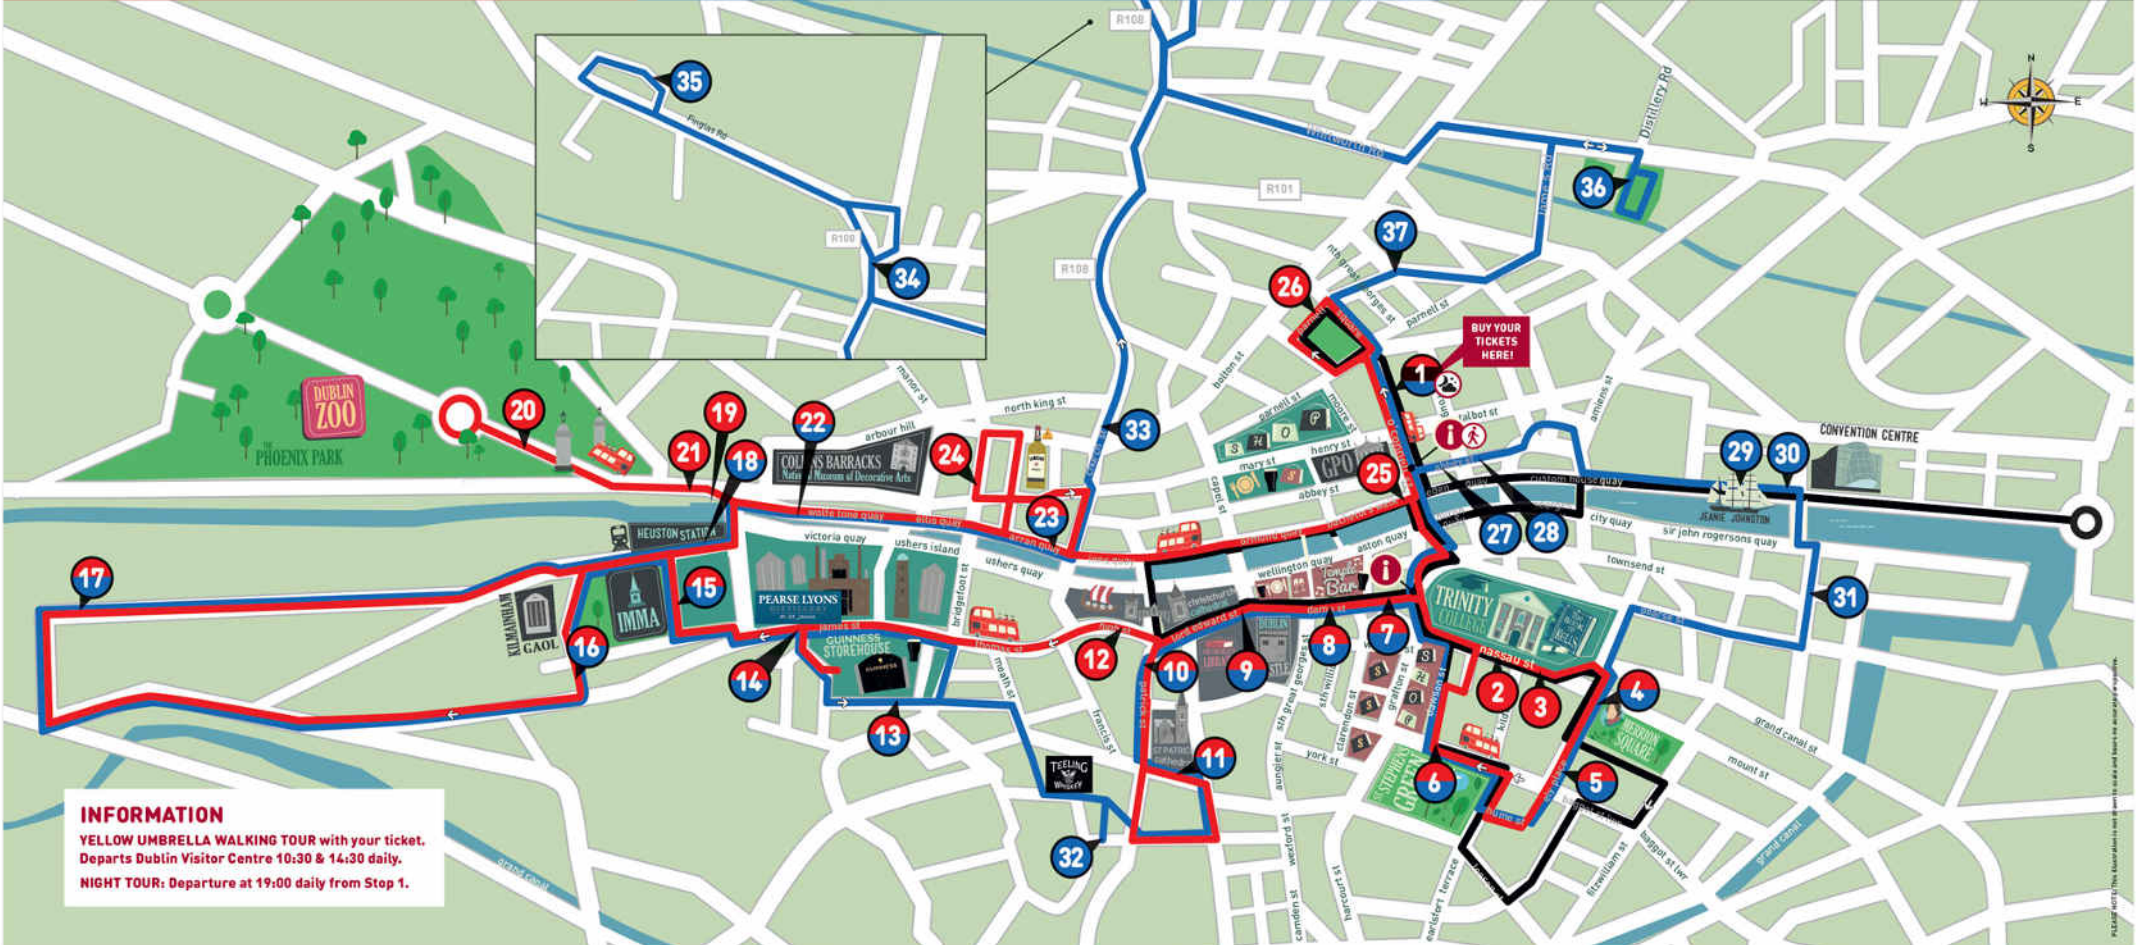

DISCOVER DUBLIN

RED ROUTE

NIGHT TOUR

DUBLIN VISITOR CENTRE

BLUE ROUTE

WALKING TOUR

Did you know that 10 million pints of Guinness are brewed in Dublin each day?

TARA Guide

RED ROUTE | DURATION: 1H 45MINS EVERY 20-30 MINS

BLUE ROUTE | DURATION: 2H EVERY 30 MINS

NIGHT TOUR | DURATION: 60MINS 19:00 DAILY

INFORMATION
 YELLOW UMBRELLA WALKING TOUR with your ticket.
 Departs Dublin Visitor Centre 10:30 & 14:30 daily.
 NIGHT TOUR: Departure at 19:00 daily from Stop 1.

STOP	FIRST BUS	LAST BUS
14 14 PEARSE LYONS	09:54 10:45	18:05 16:13
15 15 ROYAL HOSPITAL KILMAINHAM / IMMA	10:01 10:50	18:13 16:18
16 16 KILMAINHAM GAOL	10:06 10:55	18:18 16:23
17 17 MEMORIAL GARDENS	10:09 10:58	18:21 16:26
18 18 HEUSTON STATION	10:13 11:02	18:25 16:30
19 19 PARKGATE STREET WEST	10:15	18:27
20 20 PHOENIX PARK	10:19	18:31
21 21 PARKGATE STREET EAST	10:21	18:33
22 22 NATIONAL MUSEUM OF DECORATIVE ARTS AND HISTORY	10:23 11:05	18:35 16:30
23 23 ARRAN QUAY	10:27 11:10	18:38 16:33
24 24 SMITHFIELD SQUARE	10:31	18:42
25 25 BACHELOR'S WALK	10:37	18:48
26 26 PARNELL SQUARE NORTH	11:50	18:53

STOP	FIRST BUS	LAST BUS
27 27 ABBEY STREET	09:35	15:05
28 28 ABBEY STREET/ABBAY THEATRE	09:33	15:03
29 29 CHQ DUBLIN	09:40	15:10
30 30 SAMUEL BECKETT BRIDGE	09:42	15:12
31 31 CARDIFF LANE	09:47	15:16
32 32 TEELINGS WHISKEY DISTILLERY	10:36	16:01
33 33 ST MICHAN'S CHURCH	11:12	16:35
34 34 BRIAN BORU PUB	11:22	16:38
35 35 GLASNEVIN CEMETERY	11:27	16:42
36 36 CROKE PARK	11:37	16:52
37 37 MOUNTJOY SQUARE	11:42	16:57