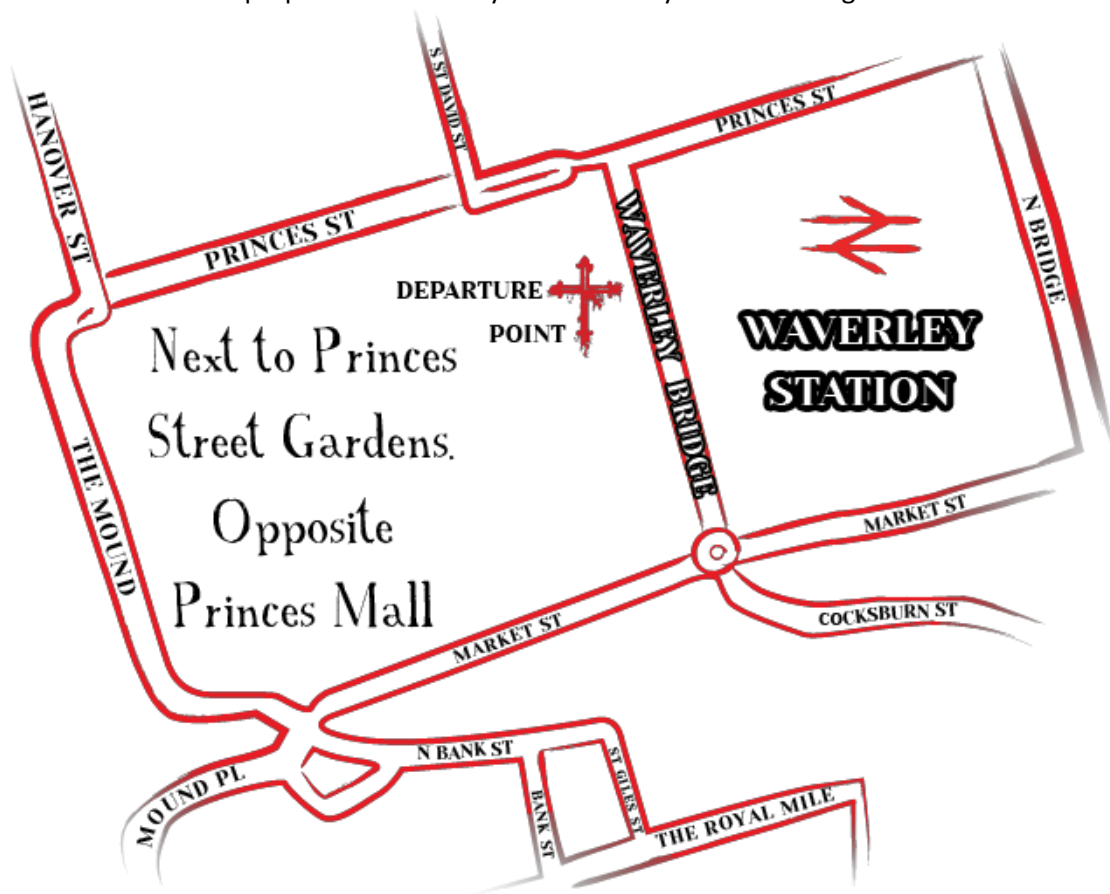

THE GHOST BUS TOURS

www.theghostbustours.com - 0844 5678 666

The Ghost Bus Departs from Waverley Bridge, next to Princes St Gardens, opposite the Princes Mall exit of Waverley station.

Please arrive 15 minutes before departure and quote your order number to our creepy conductor, and prepare for a comedy horror show you'll never forget!