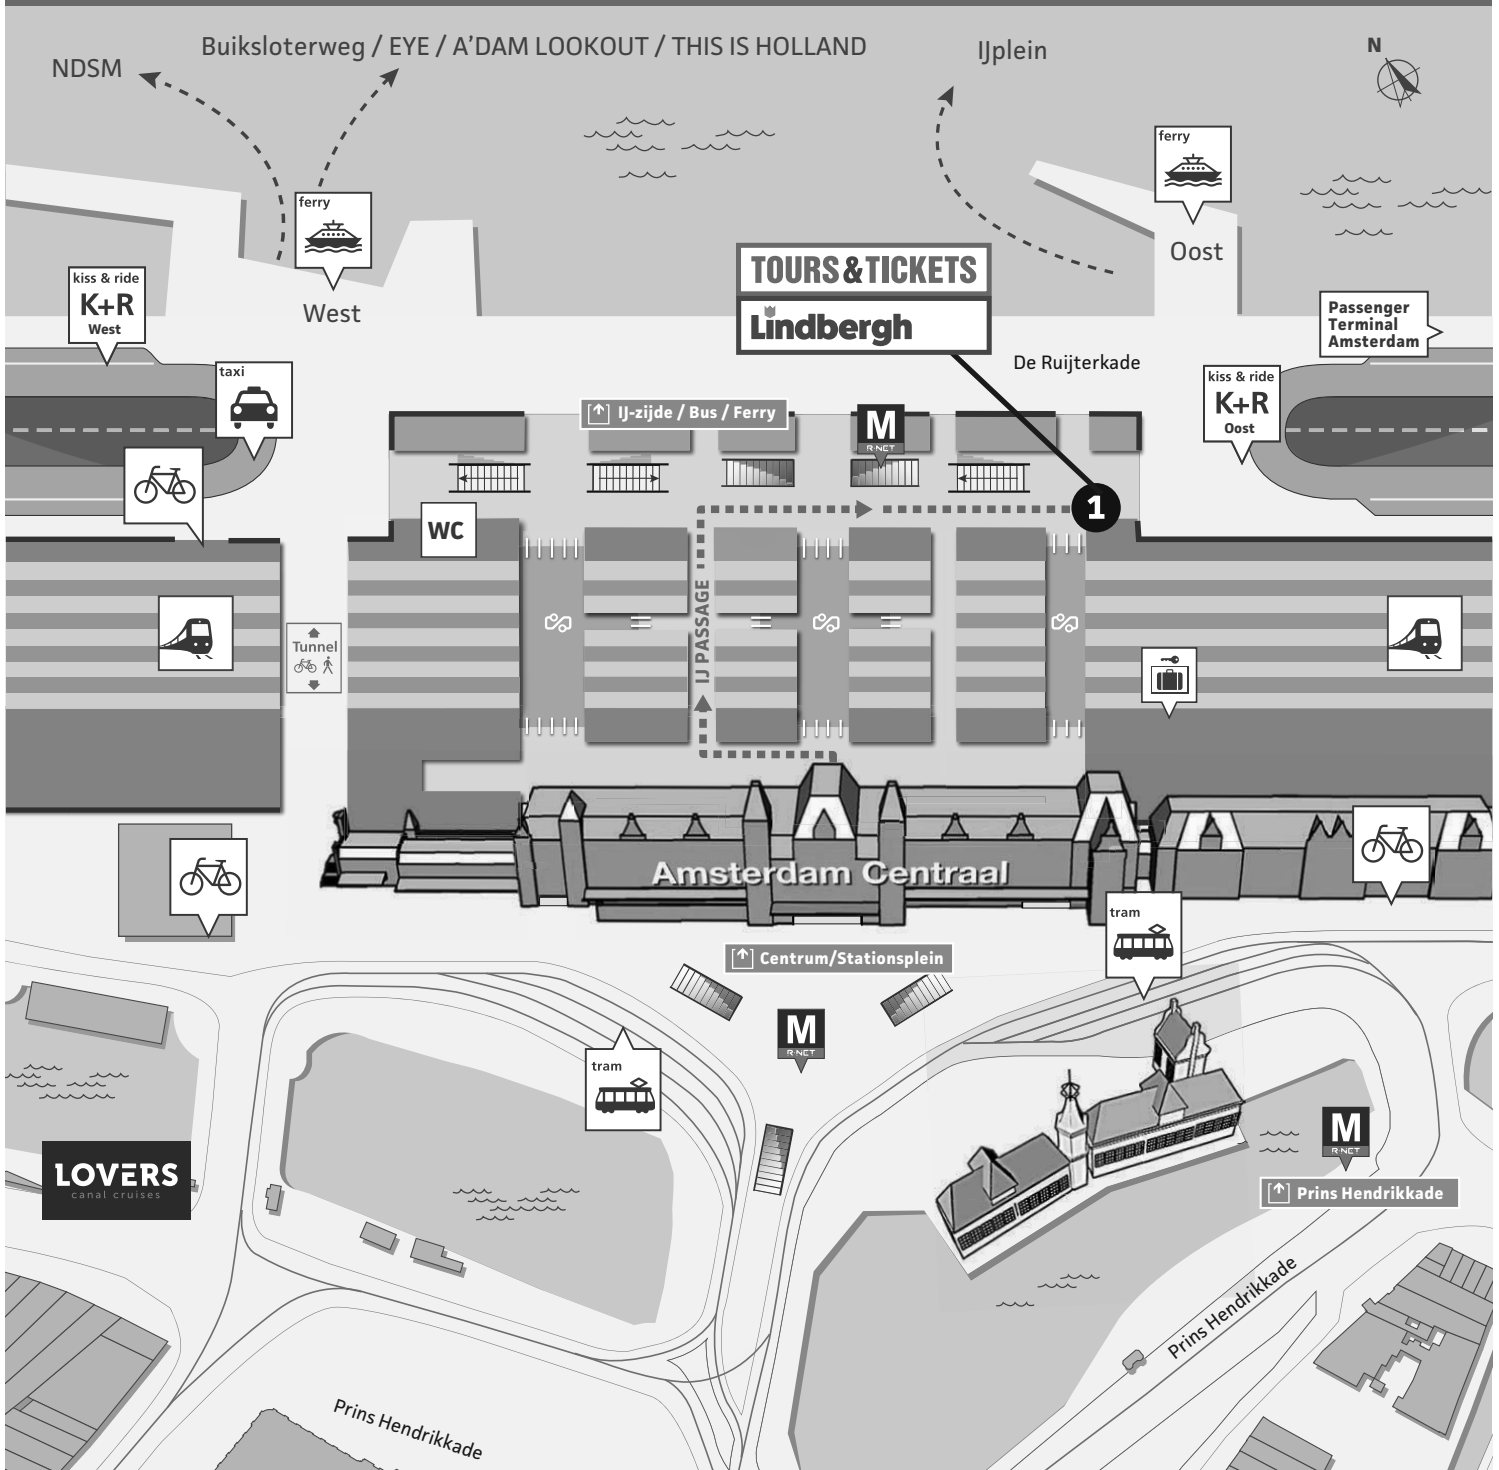

CHECK-IN & DEPARTURE BUS TOURS

FROM 9 SEPTEMBER 2018

1 CHECK-IN & DEPARTURE BUS TOURS

AMSTERDAM CENTRAL STATION

WATERFRONT - EAST/OOST

Lindbergh

keytours TOURS & TICKETS

(Address: IJ-Hal, De Ruijterkade 34 a)